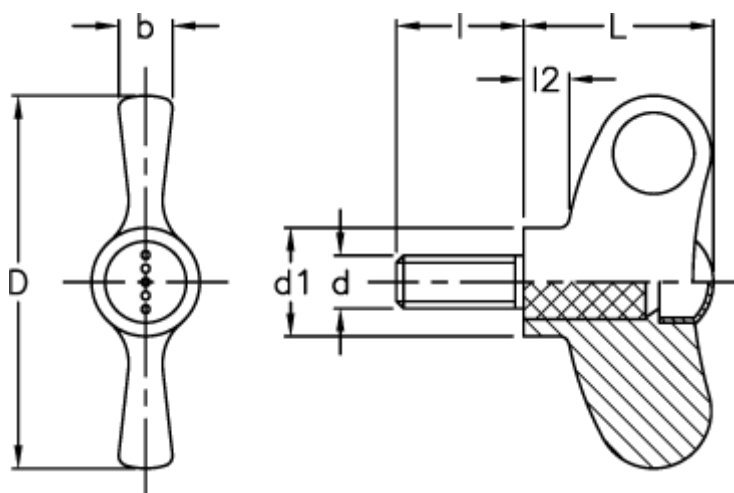

Article number: 23052235561

Description: E+G Wing screw
EWN.48 p-M6x40-C1, black cap

Measures

b	= 7
D	= 47
d1	= 13.5
d 6g	= M6
l	= 40
L	= 24
l2	= 5.5